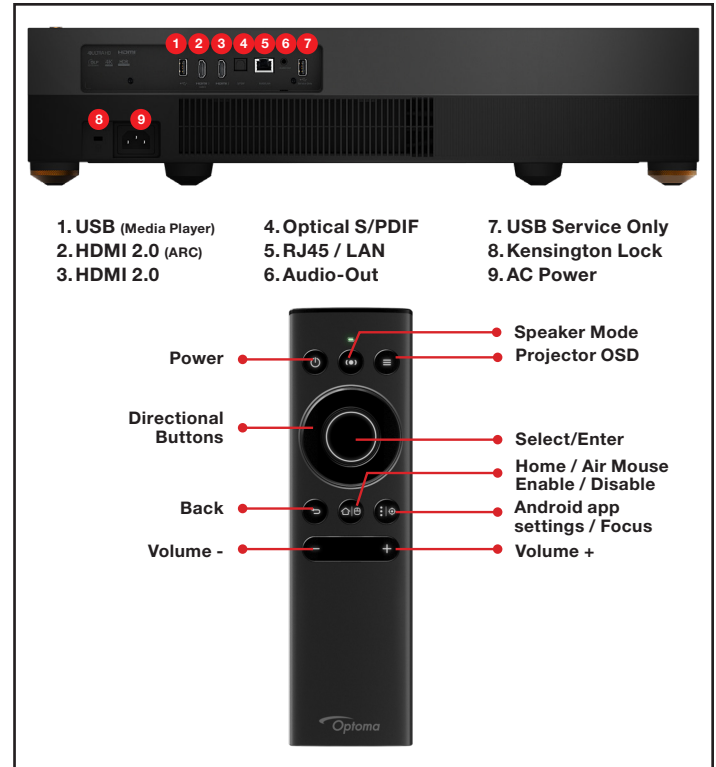

COMPATIBILITY SPECIFICATIONS

Computer Compatibility	4K UHD 2160p, 4K DC, WUXGA, HDTV 1080p, UXGA, SXGA, WXGA+, WXGA (1280 x 800), WXGA, HDTV (720p), XGA, SVGA, VGA, PC and Mac compatible
Video Compatibility	4K UHD 2160p (24/50/60Hz), 1080p (24/50/60Hz), 1080i (50/60Hz), 720p (50/60Hz), 480i/p, 576i/p
HDR Source Compatibility	Ultra HD Blu-Ray player, 4K UHD streaming media device (Roku 4K Ultra), Xbox One S / One X (Ultra HD Blu-ray, 4K media streaming & HDR gaming) and PS4 Pro (4K UHD media streaming and 4K UHD HDR gaming only)
3D Compatibility†	Supports all HDMI 1.4a mandatory 3D formats (Frame pack, side-by-side, top-bottom) and up converts frame rate from 60Hz to 120Hz or 24Hz to 144Hz (i.e. 60 or 72 frames per eye). 1080p 120 Hz PC 3D not supported. 3D glasses are needed and are sold separately. Refer to user manual for details.
Scan Rate	Vertical: 50~ 85 Hz (120Hz for 1080p 3D feature projector)
I/O Connection Ports	1x HDMI 2.0 (HDCP 2.2), 1x HDMI 2.0 (HDCP 2.2, HDMI-ARC), 1x HDMI 2.0 (HDCP 2.2, side), 1x USB 2.0 (4K media player), USB 2.0 power (side), USB (service), optical S/PDIF out, audio out (3.5mm, subwoofer compatible), RJ45
Loop Through (Audio)	Optical S/PDIF & HDMI-ARC (PCM, Dolby Digital and Dolby Digital Plus bitstream / pass through) (Dolby ATMOS passthrough via HDMI-ARC)

NETWORK CONNECTIVITY

Wi-Fi	802.11ac (dual-band, 2x2)
Wi-Fi Security	WEP, TKIP, AES, WPA, WPA2
Bluetooth	Bluetooth 4.0
Firmware	OTA updates via Wi-Fi or Ethernet

PHYSICAL SPECIFICATIONS

Security	Kensington® lock port, password (OSD)
Weight	24.25 lbs.
Dimensions (W x H x D)	22.1" x 5.1" x 15"

Warranty

2 Year parts and labor limited warranty on the projector, 5-year or 12,000 hour light source warranty (whichever comes first)

What's in the Box

CinemaX P1, distance cards, quick start user manual, Bluetooth smart home remote with Airmouse (rechargeable), power cable

Accessories

Bluetooth smart home remote with Airmouse (replacement: BR-3074R)
CinemaX P1 distance cards (replacement: BD-25120)
4K UHD Casting and mirroring adapter: UHDCast Pro

UPC 796435 81 338 3

Optoma.com

†Light source life is dependent upon many factors, including brightness mode, display mode, usage, environmental conditions and more. Light source brightness can decrease over time.

†3D content can be viewed with DLP Link active shutter 3D glasses when projector is used with a compatible 3D player. Please visit us at Optoma.com for more information.

Copyright © 2019 Optoma Technology, Inc. DLP® and the DLP logo are registered trademarks of Texas Instruments™. Amazon, Alexa and all related logos are trademarks of Amazon.com, Inc. or its affiliates. Assistant is a trademark of Google, LLC. Dolby, Dolby Audio, and the double-D symbol are trademarks of Dolby Laboratories. All other trademarks are the property of their respective owners. All specifications subject to change at any time. 07222020