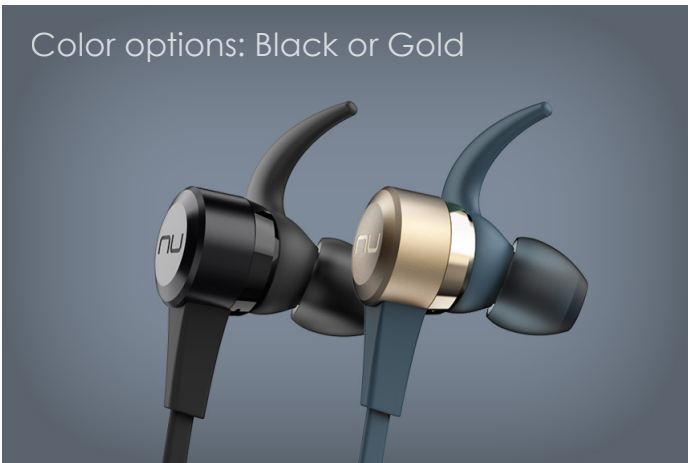

BE Live5

NU FORCE

Wireless Audiophile Earphones