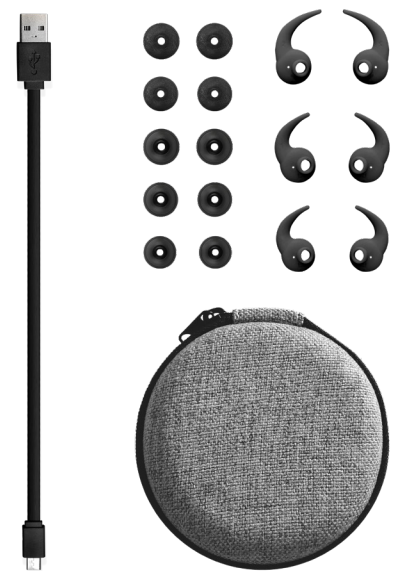

Features:

- **Audiophile Sound:** Lightweight aluminum and polycarbonate housings paired with large dynamic 8mm drivers – 30% larger than in other earphones – deliver crystal clear, audiophile sound. AAC and aptX support maximize audio quality for Apple and Android devices.
- **Durable & Lightweight:** Crafted aluminum adorns the BE Live5 for excellent durability with a touch of style. The premium metal is extremely rugged, yet lightweight to give the earphones a perfect combination of form and function.
- **Comfortable Fit:** A new battery design provides superior weight balance by placing the earphone closer to your ears for a more secure fit. Ear wings and ear tips enhance comfort and stability with superior noise isolation – a variety of sizes are included for personalized fitment, too.
- **8 Hours of Non-Stop Listening:** Enjoy up to 8 hours of music playback for non-stop listening that endures your active lifestyle.
- **Sweat Proof:** IPX5 water resistance ensures uninterrupted music playback for your active lifestyle.
- **Talk & Control:** An in-line remote makes it easy to control volume, media playback and activate Siri or Google Assistant without taking the phone out of your pocket.
- **Color Options:** Available in black or gold.

OptomaUSA.com

Copyright © 2018 Optoma Technology, Inc. All specifications subject to change at any time.

Optoma

BE Live5

NU FORCE

Wireless Audiophile Earphones

Connection type:	Bluetooth
Bluetooth type:	V4.1
Bluetooth profile:	A2DP V1.2 (AAC, aptX, SBC), HFP V1.6, AVRCP V1.4, HSP V1.2
Cable length:	22.8in
Driver type:	Dynamic
Driver size:	8mm
Range:	Up to 33ft (10m)
Battery life (estimated):	Up to 8h
Microphone sensitivity:	-42±3 dB
Frequency response:	20Hz - 20kHz
Sensitivity:	90±3dB at 1k Hz
Weight:	0.49 oz
What's in the Box?:	Comply tips 2 pairs (L/M), Silicon tips 3pairs (L/M/S), ear wings (L/M/S), Charging cable, Pouch, QSG, Safety instruction